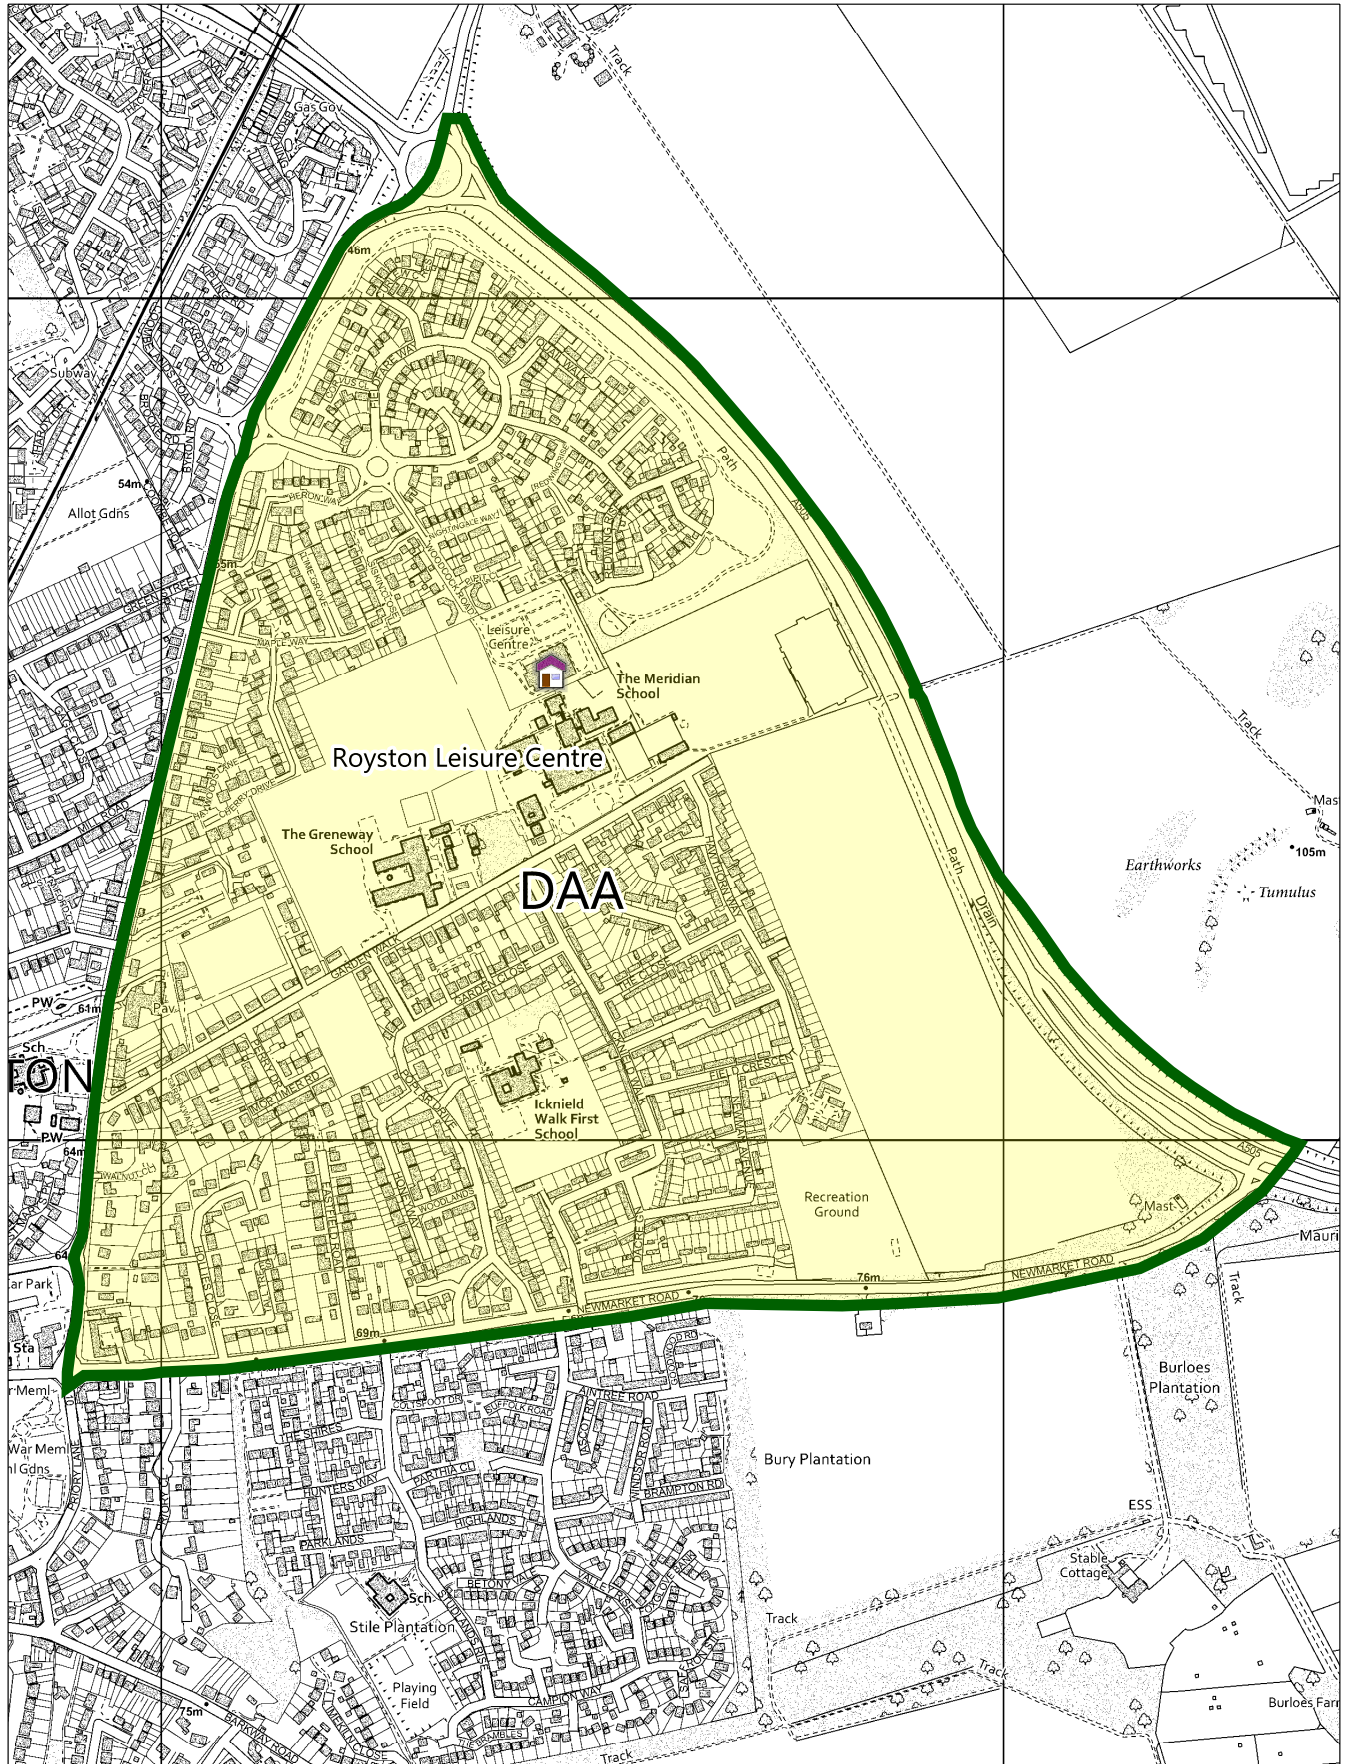

# Royston Leisure Centre - Royston Meridian Ward

Royston Leisure Centre, Woodcock Road,  
Royston, SG8 7XT

# NORTH HERTFORDSHIRE DISTRICT COUNCIL

Scale: 1:8982  
Date: 25:09:19